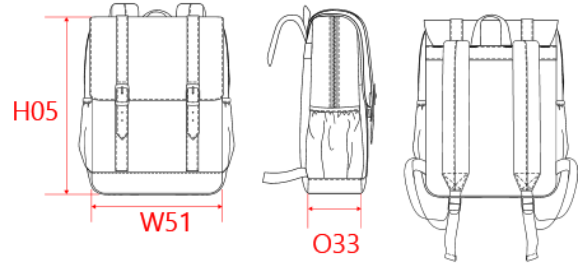

REFERENCE : KI0143

SIZES : U

COMPOSITION :

Main fabric : 16OZ Washed cotton canvas · 450 As main fabric. 100% cotton

Material 4 : PU faux leather 1 For belts on front panel and flap. 90% PU 10%Polyester

Lining : Polyester 210D PU backing - 75 As inside lining. 100% polyester

DESCRIPTION		COLORS	PANTONE SERIGRAPHIE
Français : English : Flap-top canvas backpack Nederlands : Flap-top canvas backpack Deutsch : Canvas-Rucksack mit klappe Español : Mochila de canvas con solapa Italiano : Zaino in canvas con patta Português : Mochila com pala		Washed dark grey	411C
MEASUREMENT			
Description	U		
H05 Hauteur totale / Total height	40		
W51 Total width	29		
O33 Deep of bottom part	13		
PACKING			
Box	15 pcs / box U => L:45cm W:41cm H:44cm GW:10.7kg NW:9.7kg		