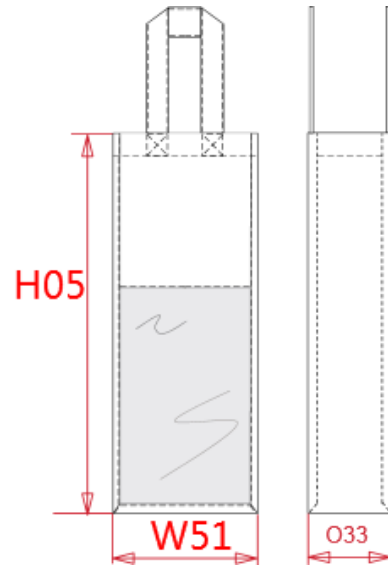

**REFERENCE :** KI0267

**SIZES :** U

**COMPOSITION :**

Main fabric : Jute PU backing - 330 For bag and straps 100% jute

**TECHNICAL DETAIL :**

PU laminated backing

**ARTICLE WEIGHT :**

84 gr/pc

COLORS	PANTONE SERIGRAPHIE
Natural	7534C
Natural / Gold	7534C / -
Black / Silver	Black / 877C
Cherry red / Gold	7427C / -

MEASUREMENT							
Description	U						
<b>H05</b> Hauteur totale / Total height	36						
<b>W51</b> Total width	12						
<b>O33</b> Deep of bottom part	10						

PACKING	
Box	100 pcs / box U => L:65cm W:38cm H:28cm GW:1.5kg NW:8kg