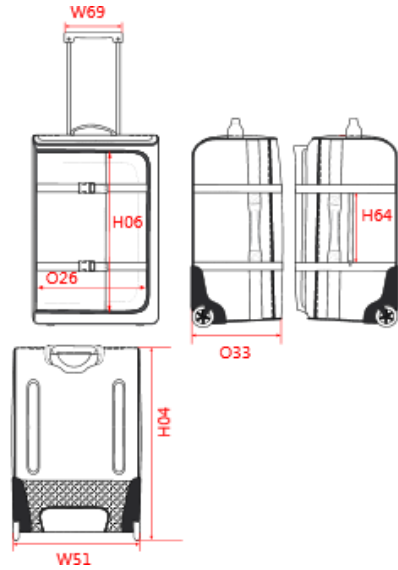

REFERENCE : KI0841

SIZES : U

COMPOSITION :

Main fabric : PVC Tarpaulin PVC

Fabric 2 : Polyester 600D PVC coating - 620 On front part
100%polyester

Lining : Polyester 210D PU backing - 75 As inside lining. 100% polyester

Material 7 : EVA quality For piping 100%ethylene vinyl acetate

Material 3 : Plastic quality For top handle and top part of trolley system

For corner

ARTICLE WEIGHT :

3855 gr/pc

DESCRIPTION
Français : Sac Trolley "Blackline" imperméable - Format Medium
English : "Blackline" waterproof trolley bag - Medium Size
Nederlands : Waterdichte trolleytas 'Blackline' - Medium formaat
Deutsch : Wasserdichte Trolley-Tasche „Blackline“ – mittel
Español : Bolsa trolley «Blackline» impermeable - Formato mediano
Italiano : Trolley "Blackline" impermeabile - Formato medio
Português : Saco trolley impermeável "Backline" – formato médio

COLORS	PANTONE SERIGRAPHIE
Black	Black

MEASUREMENT						
Description	U					
H06 Hauteur milieu devant / Middle front length	57					
O26 Largeur rabat / Flap width	32					
H64 Height of lateral panel until zip	25					
W51 Total width	34					
O33 Deep of bottom part	36					
H04 Hauteur coté / Side length	65					
W69 Width of Trolley top handle	17					

PACKING	
Box	2 pcs / box U => L:70.5cm W:37cm H:30cm GW:8.4kg NW:7.4kg