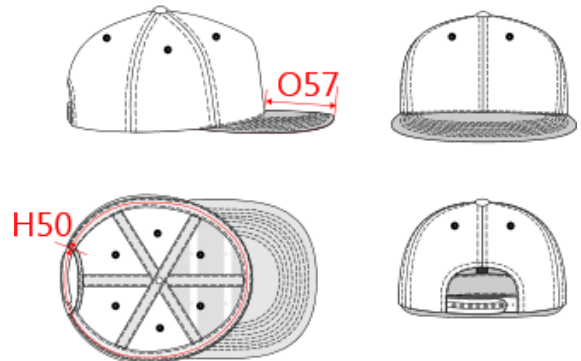

REFERENCE : KP160

SIZES : U

COMPOSITION :

Main fabric : Polyester twill - 300 For Cap 100%polyester
 Main fabric : Polyester twill - 300 For Peak 100%polyester
 Material 3 : PVC fabric quality Under the inner sweatband.
 100%polyvinyl chloride

ARTICLE WEIGHT :

98 gr/pc

DESCRIPTION	
Français :	Casquette Snapback - 6 panneaux
English :	Snapback cap - 6 panels
Nederlands :	Pet Snapback - 6 panelen
Deutsch :	6-Panel-Snapback-Kappe
Español :	Gorra Snapback - 6 paneles
Italiano :	Cappellino Snapback - 6 pannelli
Português :	Boné Snapback – 6 painéis

COLORS	PANTONE SERIGRAPHIE
Light grey / Black	401C / Black
Dark grey / Dark grey	447C / 447C
White / White	White / White
Red / Red	200C / 200C
Navy / Navy	433C / 433C
Black / Black	Black / Black

MEASUREMENT	
Description	U
H50 Tour de tête / Head measurement	58
O57 Deep of the peak on baseball cap	7

CARE LABEL				

PACKING	
Box	100 pcs / box U => L:56cm W:46cm H:36cm GW:11.0kg NW:8.8kg