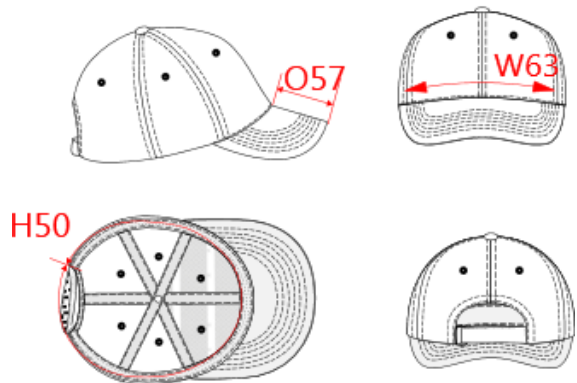

REFERENCE : KP161

SIZES : U

COMPOSITION :

Main fabric : Laminated Polyamide / Polyester / Elastane single jersey 56/27/17 -180 For cap

ARTICLE WEIGHT :

95 gr/pc

DESCRIPTION	
Français :	Casquette UrbanWear - 6 panneaux
English :	UrbanWear cap - 6 panels
Nederlands :	Pet UrbanWear - 6 panelen
Deutsch :	6-Panel-UrbanWear-Kappe
Español :	Gorra UrbanWear - 6 paneles
Italiano :	Cappellino UrbanWear - 6 pannelli
Português :	Boné UrbanWear – 6 painéis

COLORS	PANTONE SERIGRAPHIE
Titan grey heather	Based on 447C
Forest green heather	Based on 418C
Pacific blue heather	Based on 7685C
Full grey heather	Based on 404C

MEASUREMENT	
Description	U
H50 Tour de tête / Head measurement	58
W63 Width of front panel on bottom	19
O57 Deep of the peak on baseball cap	7

CARE LABEL				

PACKING	
Box	100 pcs / box U => L:60cm W:46cm H:38cm GW:10.2kg NW:7.7kg