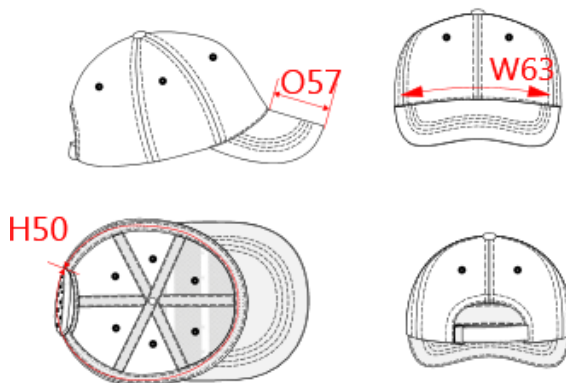

**REFERENCE :** KP163

**SIZES :** U

**COMPOSITION :**

Main fabric : Laminated Polyester pongee 210T - 140 For caps

**ARTICLE WEIGHT :**

76 gr/pc

DESCRIPTION
<b>Français :</b> Casquette Sport
<b>English :</b> Sports cap
<b>Nederlands :</b> Sportpet
<b>Deutsch :</b> Sportkappe
<b>Español :</b> Gorra deportiva
<b>Italiano :</b> Cappellino Sport
<b>Português :</b> Boné de desporto

COLORS	PANTONE SERIGRAPHIE
Black	Black
White	White
Navy	433C
Royal blue	287C

MEASUREMENT	
Description	U
<b>H50</b> Tour de tête / Head measurement	58
<b>W63</b> Width of front panel on bottom	19
<b>O57</b> Deep of the peak on baseball cap	7

CARE LABEL

PACKING	
Box	100 pcs / box U => L:60cm W:46cm H:38cm GW:8.5kg NW:6.0kg