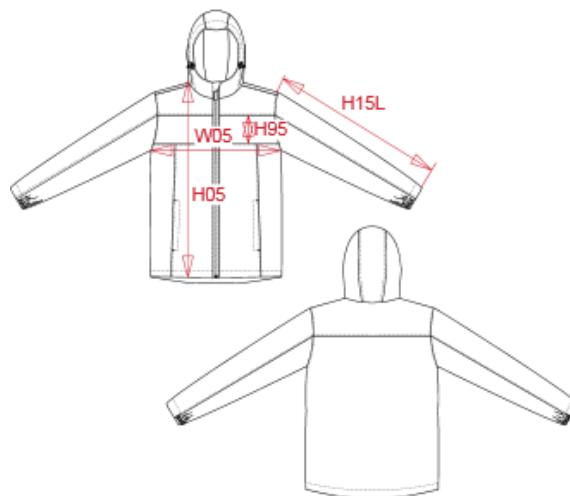

PROACT.®

REFERENCE : PA240

SIZES : XS_S_M_L_XL_XXL_3XL_4XL

COMPOSITION :

Main fabric : Peached polyester woven AC coating - 110 For outer main fabric, facing and inside pocket 100% polyester

Main fabric : Peached polyester woven AC coating - 110 For contrasted front yoke 100% polyester

Lining : Polyester 210T coating - 60 For body, sleeves and hood lining 100%polyester

Wad 1 : Polyester polyfil - 160 For body 100%polyester

WEIGHT :

Main fabric : 110 gsm

Main fabric : 110 gsm

Lining : 60 gsm

Wad 1 : 160 gsm

TECHNICAL DETAIL :

water repellent 3-4

ARTICLE WEIGHT :

755 gr/pc

DESCRIPTION
Français : Veste club unisexe
English : Unisex club jacket
Nederlands : Adult teamwear jacket
Deutsch : Unisex Clubjacke
Español : Chaqueta Club unisex
Italiano : Giacca club unisex
Português : Blusão Club

COLORS	PANTONE SERIGRAPHIE
Black / White	Black / White
Sporty navy / White	7546C / White

MEASUREMENT									
Description	XS	S	M	L	XL	XXL	3XL	4XL	
W05 (M) 1/2 largeur poitrine à 1.5cm de l'emmanchure / 1/2 chest width at 1.5cm below armhole	51	54	57	60	63	66	69	72	
H09 (M) Hauteur totale devant / Front total height	72	74	76	78	80	82	84	86	
H15L (M) Longueur manche longue / Long sleeve length	66,50	67,50	68,50	69,50	70,50	71,50	72,50	73,50	
H95 (M) Hauteur empiècement devant / Front yoke height	11,50	11,50	11,50	11,50	11,50	11,50	11,50	11,50	