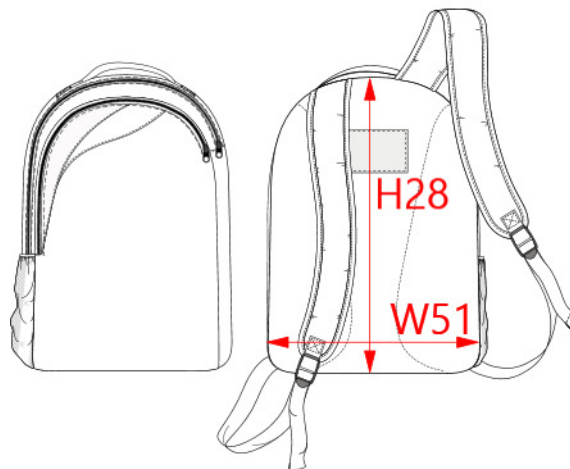

PROACT.®

REFERENCE : PA535

SIZES : U

COMPOSITION :

Main fabric : Polyester 600D PVC backing 100%polyester
 Main fabric : Polyester 600D PVC backing For contrast panel on front pocket 100%polyester
 Main fabric : Polyester 600D PVC backing For contrast panel on front pocket 100%polyester
 Mesh : Polyester mesh For lateral pocket 100% polyester
 Lining : Polyester 190T For inside lining 100% polyester
 Padding : special PAD for shoulder & shoulder straps of backpacks For back panel + shoulder straps

TECHNICAL DETAIL :

PVC backing

ARTICLE WEIGHT :

340 gr/pc

DESCRIPTION	
Français :	Sac à dos multisports
English :	Team sports backpack
Nederlands :	Team sports backpack
Deutsch :	Vereinsport-Rucksack
Español :	Mochila deportiva de equipos
Italiano :	Zaino per team sportivi
Português :	Mochila de desporto

COLORS	PANTONE SERIGRAPHIE
Black / White / Light Grey	Black / White / 2331C
Red / White / Light Grey	1795C / White / 2331C
Royal blue / White / LightGrey	287C / White / 2331C

MEASUREMENT						
Description	U					
H28 Back total height	45					
W51 Total width	31					

PACKING	
Box	25 pcs / box U => L:50cm W:41cm H:54cm GW:9,5kg NW:8,5kg