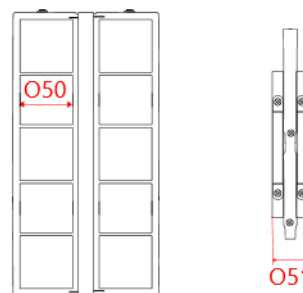

# PROACT.®

REFERENCE : PA629

SIZES : U

**COMPOSITION :**

Main material : PP plastic quality For full piece. 100% polypropylene

Material 1 : Metal quality For screws. 100%metal

**ARTICLE WEIGHT :**

800 gr/pc

COLORS	PANTONE SERIGRAPHIE
Blue	7684C
Black	Black

MEASUREMENT	
Description	U
<b>H05</b> Hauteur totale / Total height	33
<b>W51</b> Total width	48
<b>O33</b> Deep of bottom part	21,50
<b>O50</b> Diameter fo bottle holes	8
<b>O51</b> Deep when folded	5

PACKING	
Box	20 pcs / box U => U => L:72cm W:51cm H:55cm GW:20.7kg NW:18.2kg