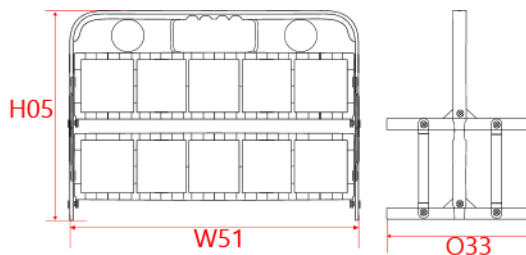

# PROACT.®

REFERENCE : PA629

SIZES : U

**COMPOSITION :**

Main material : PP plastic quality For full piece. 100% polypropylene

Material 1 : Metal quality For screws. 100%metal

**ARTICLE WEIGHT :**

800 gr/pc

COLORS	PANTONE SERIGRAPHIE
Blue	7684C
Black	Black

MEASUREMENT	
Description	U
<b>H05</b> Hauteur totale / Total height	33
<b>W51</b> Total width	48
<b>O33</b> Deep of bottom part	21,50
<b>O50</b> Diameter fo bottle holes	8
<b>O51</b> Deep when folded	5

PACKING	
Box	20 pcs / box U => U => L:72cm W:51cm H:55cm GW:20.7kg NW:18.2kg