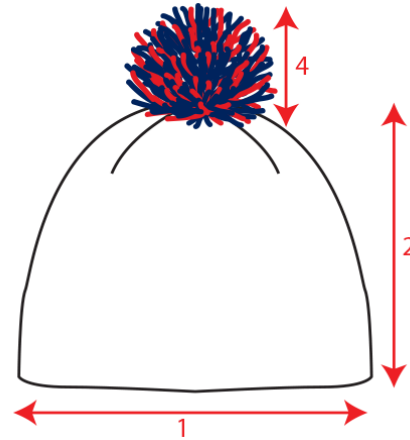

## EVEREST BEANIE

Soft knitted beanie with inner fleece band.

### Technical accessories

<b>Composition</b>	Main Fabric: 100% Acrylic - Lining: 100% Polyester
<b>Type</b>	Beanie with pom-pom
<b>Machine</b>	Round
<b>Gauge</b>	1
<b>Layer</b>	Single
<b>Structure</b>	Handknit
<b>Size</b>	One size fits all
<b>Packing</b>	24 x 96
<b>Custom code</b>	6505.00.90
<b>Made in</b>	China

### Where to customize

Centimeters

	Front	Back	Closure	Right	Left
Print	-	-	-	-	-
Embroidery	12 x 4,5	12 x 4,5	-	12 x 4,5	12 x 4,5
Heat transfer	-	-	-	-	-

**Technical Size (cm)**

- 1** 25.0
- 2** 22.0
- 4** 9.0