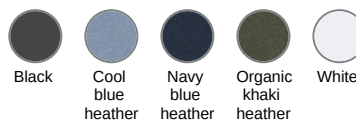

KARIBAN

KNS302

T-shirt écoresponsable henley manches courtes homme - 140

g

• Col ouvert à boutons fantaisie.

• Finition double surpiqûre.

80% coton biologique / 20% polyester recyclé post-consumer. Coupe droite. Coutures latérales. Bord côte col 1x1 avec patte ouverte 3 boutons métal. Bande de propreté intérieure col en matière principale. Ourlet double aiguille bas de manches et bas de vêtement. Certifié STANDARD 100 by OEKO-TEX® N° CQ1007/7, IFTH.

Tableau équivalence des tailles par pays en dernière page.

Informations Complémentaires

Logistique

Pays d'origine

BD - Bangladesh

Code douanier

61091000

Conditions de lavage