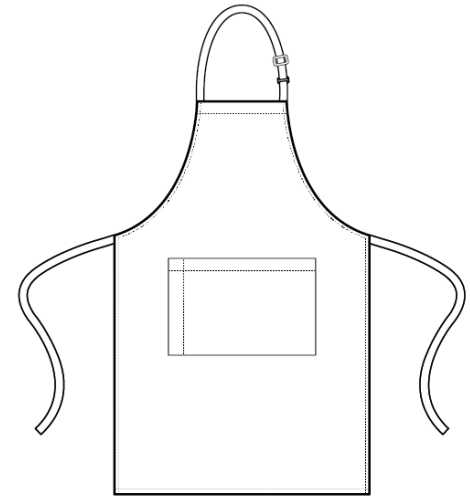

Product Features:

- Sliding adjustable buckle on neck band
- Self fabric neckband
- Self fabric ties
- Tablet friendly centre pocket with combined pen slot

Available In:

One Size

Certifications:

Colours:

Colour	Pantone	C	M	Y	K	Colour	Pantone	C	M	Y	K	Colour	Pantone	C	M	Y	K	Colour	Pantone	C	M	Y	K
Apple	361c	77	0	100	0	Fuchsia	2046c	0	80	7	3	Navy	533c	95	72	15	67	Sunflower	7411c	0	42	75	2
Aqua	344c	32	0	30	0	Hot Pink	215c	66	100	26	24	Oasis Green	5753c	42	16	80	58	Teal	3155c	100	9	29	47
Aubergine	7449c	65	98	21	83	Grey Denim	Cool grey 10c	40	30	20	66	Olive	7763c	46	26	84	66	Terracotta	7584c	0	70	100	17
Black	Black c	0	0	0	100	Indigo Denim	2380c	91	71	36	56	Orange	172c	0	73	87	0	Turquoise	7703c	79	2	10	11
Black Denim	426c	94	77	53	94	Khaki	7536c	11	13	30	32	Pink	707c	0	36	8	0	White	White	0	0	0	0
Blue Denim	2166c	75	45	33	14	Latte	2312c	25	37	50	4	Purple	7447c	77	85	6	18						
Bottle	7484c	91	14	78	60	Lemon	1215c	0	6	53	0	Red	201c	7	100	68	32						
Brown	4975c	36	84	59	85	Light Blue	2707c	20	6	0	0	Rich Violet	7677c	68	78	0	0						
Burgundy	209c	20	97	40	58	Lilac	2085c	9	16	0	0	Royal	7687c	100	78	0	18						
Camel	2318c	29	52	72	15	Lime	2304c	37	9	83	11	Rose	5015c	13	36	17	1						
Charcoal	7540c	41	28	22	70	Marine Blue	2111c	86	65	21	26	Sage	5497c	38	9	23	32						
Chestnut	7581c	0	64	70	60	Mid Blue	2139c	79	49	17	15	Sapphire	2144c	95	53	0	0						
Dark Grey	425c	52	29	30	78	Mocha	7615c	50	61	57	13	Silver	429c	21	11	9	23						
Duck Egg Blue	2398c	71	0	36	0	Moss	2410c	63	26	73	51	Strawberry Red	199c	0	100	72	0						
Emerald	7728c	93	0	75	55	Natural	4755c	3	16	20	9	Steel	431c	45	25	16	59						

Commodity Code:

6211431000

Features:

Wash Care:

Garment Sizes:

86cm long, 72cm wide

Carton Information:

Sizes	Carton	Pack	SKU's	Carton Weight	Carton Dimensions
One size	72	6	50	15.1kg	60cm x 40cm 20cm