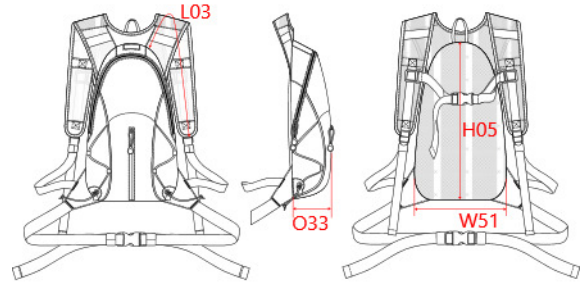

REFERENCE : KI0111

SIZES : U

COMPOSITION :

Main fabric : Polyester ripstop 190T Acrilic backing 100% polyester

Fabric : Honeycomb Polyester PU backing As contrast fabric. 100% polyester

Lining : Polyester 210D PU backing - 75 Is internal lining. 100% polyester

Mesh : Polyester puffy mesh On back panel + shoulder straps 100%polyester

TECHNICAL DETAIL :

Acrilic backing

ARTICLE WEIGHT :

330 gr/pc

DESCRIPTION
Français : Sac à dos porte boisson
English : Hydra backpack
Nederlands : Hydra backpack
Deutsch : Hydra-Rucksack
Español : Mochila trail
Italiano : Zaino/Camel bag
Português : Hydra - Mochila desportiva

COLORS	PANTONE SERIGRAPHIE
Black / Slate grey	Black / 424C
Burnt lime / Slate grey	583C / 424C
Black / Royal blue	Black / 287C
Red / Dark grey	1795C / 432C

MEASUREMENT	
Description	U
H05 Hauteur totale / Total height	37
W51 Total width	21
O33 Deep of bottom part	10
L03 Shoulder strap total length	38

PACKING	
Box	30 pcs / box U => L:47cm W:44cm H:37cm GW:10,75Kg NW:9,75Kg