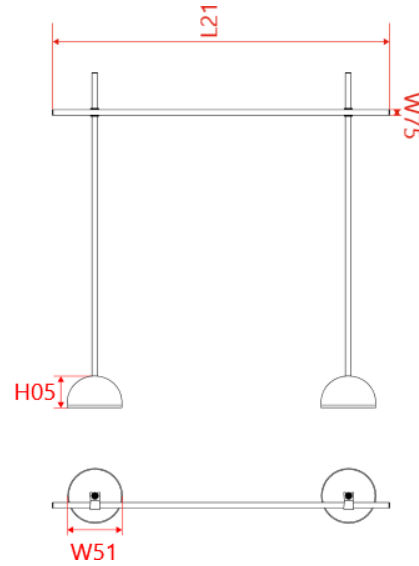

PROACT.®

REFERENCE : PA642

SIZES : U

COMPOSITION :

Material 3 : PVC quality For teh poles. 100%polyvinyl chloride

Material 3 : Plastic quality For top and bottom tips of the poles + clips + small piece on bottom part of the domes. 100%plastic

Material 4 : PE quality For the domes. 100%polyethylene

Material 1 : Metal quality For the screw in the clips. 100%metal

DESCRIPTION
Français : Kit d'entraînement
English : Trainingskkit
Nederlands : Trainingskit
Deutsch : Trainingsset
Español : Kit de entrenamiento
Italiano : Kit d'allenamento
Português : Kit de treinamento

COLORS	PANTONE SERIGRAPHIE
Yellow	

MEASUREMENT							
Description	U						
H05 Total height of the domes	15						
W51 Total width of the domes	20						
L21 Total lenght of the poles	152						
W75 Width of the poles tube	2,50						

PACKING	
Box	4 pcs / box Size => L: W: H: GW: NW: