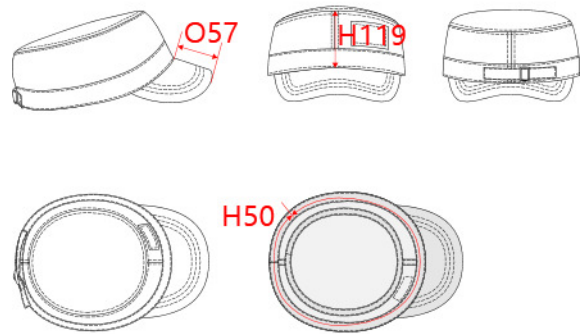

**REFERENCE :** KP050

**SIZES :** U

**COMPOSITION :**

Main fabric : Cotton twill 280 Washed fabric  
For cap, outer peak & rectangular patch raw egde (6cm x 3cm).  
100%cotton

Material 6 : Rubber quality As inner structure of the peak.  
(curved). 100%rubber

Lining : T/C Polyester lining 70 For back side of the peak.  
Polyester

**TECHNICAL DETAIL :**

Washed

**ARTICLE WEIGHT :**

70gr/pc

DESCRIPTION
<b>Français :</b> Cuba -Casquette 3 panneaux
<b>English :</b> Cuba - 3 panel cap
<b>Nederlands :</b> Cuba - Pet met 3 panelen
<b>Deutsch :</b> Cuba - kappe 3 panel
<b>Español :</b> Cuba - Gorra 3 paneles
<b>Italiano :</b> Cuba - Cappellino 3 pannelli
<b>Português :</b> Cuba - Boina de 3 painéis

COLORS	PANTONE SERIGRAPHIE
Beige	7529C
Black	Black
Khaki	418C

MEASUREMENT	
Description	U
<b>H50</b> Tour de tête / Head measurement	60
<b>O57</b> Deep of the peak on baseball cap	5,70
<b>H119</b> Hauteur devant / Front height	8

CARE LABEL				

PACKING	
Box	100 pcs / box U => L:44cm W:45cm H:33cm GW:9.10kg NW:7.00kg