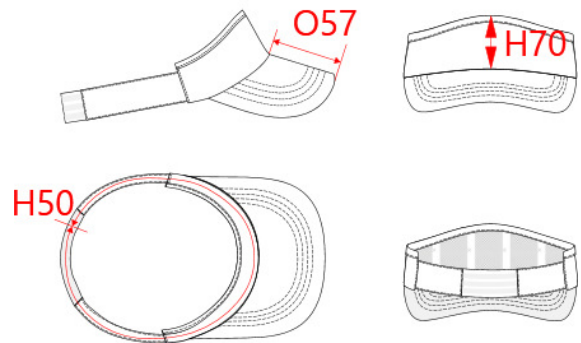

REFERENCE : KP057

SIZES : U

COMPOSITION :

Main fabric : Cotton twill 175 For outer & under peak, front part with binding, outer side band. 100%cotton

Fabric 2 : Terry towelling For under front part. 100%cotton

Material 6 : Rubber quality As inner structure of the peak. 100% rubber

ARTICLE WEIGHT :

42gr/pc

DESCRIPTION
Français : Visor - Visière
English : Sports sun visor
Nederlands : Visor - Zonneklep
Deutsch : Visor - Schirmmütze
Español : Visor - Visera
Italiano : Visor - Visiera
Português : Visor - Pala

COLORS	PANTONE SERIGRAPHIE
Navy	433C
White	White

MEASUREMENT	
Description	U
H50 Tour de tête / Head measurement	55
O57 Deep of the peak on baseball cap	7
H70 Height of front panel	6

CARE LABEL

PACKING	
Box	100 pcs / box U => L:54cm W:49cm H:28cm GW:8.30kg NW:6.00kg