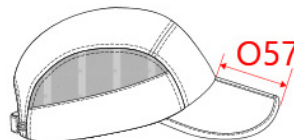

REFERENCE : KP206

SIZES : U

COMPOSITION :

Main fabric : 50D Polyester microfibre 100%polyester

Fabric 1 : Mesh 105 For side yokes 100%polyester

Material 6 : Rubber quality As structure of the peak. 100% PP

ARTICLE WEIGHT :

40gr/pc

DESCRIPTION
Français : Casquette sport pliable
English : Foldable sports cap
Nederlands : Opvouwbare sport pet 7 panelen
Deutsch : Faltbare Sport kappe
Español : Gorra plegable de deporte
Italiano : Cappellino sport pieghevole
Português : Boné de desporto dobrável

COLORS	PANTONE SERIGRAPHIE
White / Grey	White / 422C
Black / Lime	Black / 367C
Red / Grey	200C / 422C

MEASUREMENT	
Description	U
H50 Tour de tête / Head measurement	58
O57 Deep of the peak on baseball cap	7,50
H70 Height of front panel	8,80
O60 Front part print height	7,30

CARE LABEL				

PACKING	
Box	100 pcs / box U => L:54cm W:45cm H:30cm GW:6.90kg NW:5.00kg