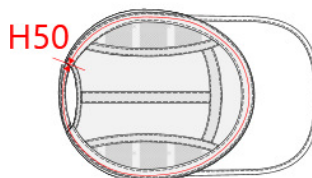

REFERENCE : KP206

SIZES : U

COMPOSITION :

Main fabric : 50D Polyester microfibre 100%polyester

Fabric 1 : Mesh 105 For side yokes 100%polyester

Material 6 : Rubber quality As structure of the peak. 100% PP

ARTICLE WEIGHT :

40gr/pc

DESCRIPTION
Français : Casquette sport pliable
English : Foldable sports cap
Nederlands : Opvouwbare sport pet 7 panelen
Deutsch : Faltbare Sport kappe
Español : Gorra plegable de deporte
Italiano : Cappellino sport pieghevole
Português : Boné de desporto dobrável

COLORS	PANTONE SERIGRAPHIE
White / Grey	White / 422C
Black / Lime	Black / 367C
Red / Grey	200C / 422C

MEASUREMENT	
Description	U
H50 Tour de tête / Head measurement	58
O57 Deep of the peak on baseball cap	7,50
H70 Height of front panel	8,80
O60 Front part print height	7,30

CARE LABEL				

PACKING	
Box	100 pcs / box U => L:54cm W:45cm H:30cm GW:6.90kg NW:5.00kg