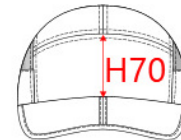

REFERENCE : KP206

SIZES : U

COMPOSITION :

Main fabric : 50D Polyester microfibre 100%polyester

Fabric 1 : Mesh 105 For side yokes 100%polyester

Material 6 : Rubber quality As structure of the peak. 100% PP

ARTICLE WEIGHT :

40gr/pc

DESCRIPTION
Français : Casquette sport pliable
English : Foldable sports cap
Nederlands : Opvouwbare sport pet 7 panelen
Deutsch : Faltbare Sport kappe
Español : Gorra plegable de deporte
Italiano : Cappellino sport pieghevole
Português : Boné de desporto dobrável

COLORS	PANTONE SERIGRAPHIE
White / Grey	White / 422C
Black / Lime	Black / 367C
Red / Grey	200C / 422C

MEASUREMENT	
Description	U
H50 Tour de tête / Head measurement	58
O57 Deep of the peak on baseball cap	7,50
H70 Height of front panel	8,80
O60 Front part print height	7,30