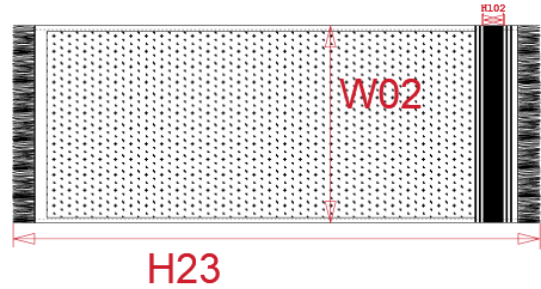

# KARIBAN

**REFERENCE :** K128

**SIZES :** U

**COMPOSITION :**

Main fabric : Terry 340 Double side:

Front side in woven fabric

Reverse side in Terry 100% cotton

**WEIGHT :**

Main fabric : 340gsm

**TECHNICAL DETAIL :**

Fouta towel One side woven/One side terry

**ARTICLE WEIGHT :**

605 gr/pc

DESCRIPTION	
<b>Français :</b>	Serviette fouta
<b>English :</b>	Fouta towel
<b>Nederlands :</b>	Fouta handdoek
<b>Deutsch :</b>	FOUTA HANDTUCH
<b>Español :</b>	Toalla de baño fouta
<b>Italiano :</b>	ASCIUGAMANO IN SPUGNA
<b>Português :</b>	Toalha tunisina

COLORS	PANTONE SERIGRAPHIE
Natural / Chocolate	Warm gray 1C / 439C
Turquoise / White	632C / White
Navy / White	534C / White

MEASUREMENT	
Description	U
<b>H23</b> Longueur serviette franges incluses/ Towel length included fringes	180
<b>W02</b> Largeur serviette / Towel width	100
<b>H102</b> height of the inner band	4

CARE LABEL				

PACKING	
Box	20 pcs / box U => L:40cm W:60cm H:40cm GW:14.40kg NW:13.00kg