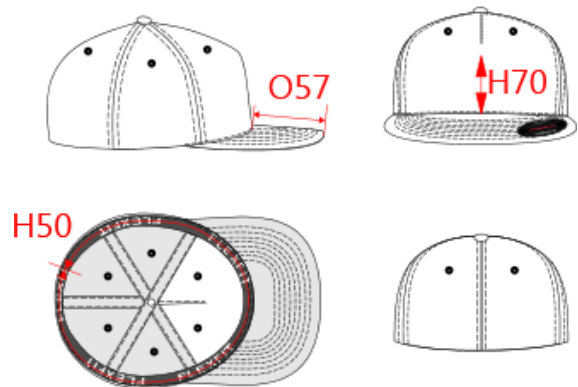

REFERENCE : KP908

SIZES : S/M_L/XL

COMPOSITION :

Main fabric : Acrylic / Wool / Elastane Twill 87/11/2 - 411y For the crown + top part of the peak. 87%acrylic/11%wool/2% elastane

Material 2 : Cotton / Polyester twill 60/40 - 205y For the bottom part of the peak. 60%cotton / 40%polyester

Material 5 : PU quality As inner material of the peak. 100% polyurethane

ARTICLE WEIGHT :

105 gr/pc

DESCRIPTION
Français : Casquette FLEXFIT® - 5 panneaux
English : FLEXFIT® cap - 5 panels
Nederlands : FLEXFIT® pet - 5 panelen
Deutsch : 5 panel FLEXFIT® kappe
Español : Gorra FLEXFIT® - 5 paneles
Italiano : Cappellino FLEXFIT® - 5 pannelli
Português : Boné FLEXFIT® - 5 painéis

COLORS	PANTONE SERIGRAPHIE
Black	Black
Deep grey	7540C
Navy	433C
White	White
Red	200C

MEASUREMENT						
Description	S/M	L/XL				
H50 Tour de tête / Head measurement	55	57,50				
O57 Deep of the peak on baseball cap	7	7				
H70 Height of front panel	8,50	8,50				

CARE LABEL				

PACKING	
Box	100 pcs / box Size => L:60cm W:40cm H:40cm GW:11,99Kg NW:9,22Kg