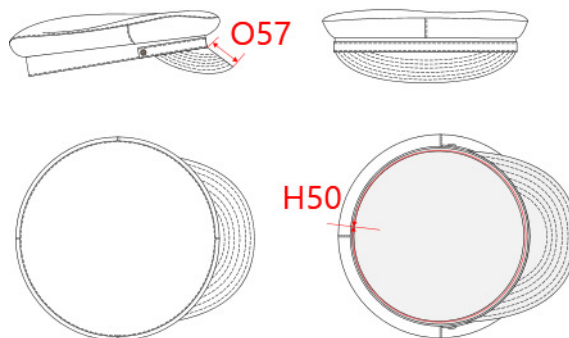

REFERENCE : KP606

SIZES : S/M_L/XL

COMPOSITION :

Main fabric : 12Ann Cotton canvas · 290 100% cotton
Material 2 : Rubber quality Inside of the peak and the band around the head. 100%rubber

ARTICLE WEIGHT :

100 gr/pc

DESCRIPTION
Français : Casquette de marin
English : Sailor's cap
Nederlands : Zeemanspet
Deutsch : Kapitänsmütze
Español : Gorra de marinero
Italiano : Cappello da marinaio
Português : Boné de marinheiro

COLORS	PANTONE SERIGRAPHIE
Navy	433C
White	White

MEASUREMENT						
Description	S/M	L/XL				
H50 Tour de tête / Head measurement	56,50	58,50				
O57 Deep of the peak on baseball cap	5	5				

CARE LABEL				

PACKING	
Box	100 pcs / box Size => L:66cm W:58cm H:44cm GW:12,5Kg NW:10Kg