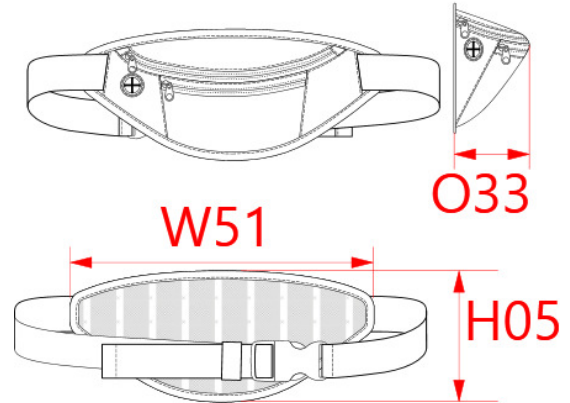

REFERENCE : KI0332

SIZES : U

COMPOSITION :

Main fabric : Polyester ripstop 190T PU backing 100% polyester

Lining : Polyester 210D PU backing - 75 Inside of back panel + front pocket. 100%polyester

Mesh : Polyester mesh - 60 For inner pocket on main compartment. 100%polyester

Mesh 1 : Polyester mesh - 70 On back panel. 100%polyester

Material 7 : EVA quality 3mm thickness. On inside of back panel. 100%ethylene vinyl acetate

TECHNICAL DETAIL :

PU backing

ARTICLE WEIGHT :

110 gr/pc

DESCRIPTION	
Français : Sac de ceinture / banane	
English : Waist bag	
Nederlands : Heuptas	
Deutsch : Gürteltasche	
Español : Riñonera	
Italiano : Marsupio	
Português : Bolsa de cintura	

COLORS	PANTONE SERIGRAPHIE
Black	Black

MEASUREMENT	
Description	U
H05 Hauteur totale / Total height	14
W51 Total width	32
O33 Deep of bottom part	8

PACKING	
Box	100 pcs / box U => L:58cm W:36cm H:42cm GW:12Kg NW:11Kg