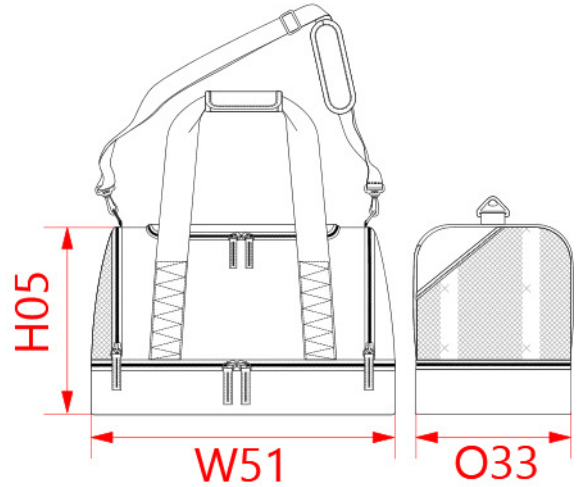

**REFERENCE :** KI0618

**SIZES :** U

**COMPOSITION :**

Main fabric : Polyester 600D PVC backing Main fabric in main color. 100%polyester

Main fabric : Polyester 600D PVC backing Main fabric in contrast color. On bottom compartment. 100%polyester

Lining : Polyester 210D PU backing - 75 As inside lining. 100% polyester

Mesh 1 : Polyester mesh - 150 On one lateral pocket. 100% polyester

**TECHNICAL DETAIL :**

PVC backing

**ARTICLE WEIGHT :**

1200 gr/pc

COLORS	PANTONE SERIGRAPHIE
Black / Black	Black / Black
Black / Red	Black / 1795C
Dark grey / Royal blue	432C / 287C
Navy / Navy	433C / 433C

MEASUREMENT	
Description	U
<b>H05</b> Hauteur totale / Total height	34
<b>W51</b> Total width	55
<b>O33</b> Deep of bottom part	28

PACKING	
Box	5 pcs / box U => L:59cm W:32cm H:54cm GW:7Kg NW:6Kg